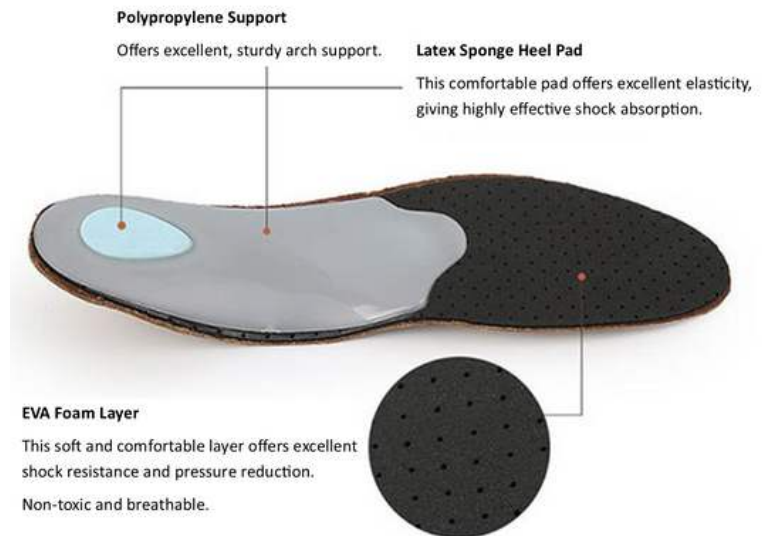

PRIMO 1 Leather Orthotic Insole

These light, comfortable and breathable leather orthotic insoles are designed to treat and offer relief from a wide range of common foot pain problems. Reduces metatarsal pressure, and reduce strain on Achilles' tendon.

EXCELLENT ARCH SUPPORT:

ORDER CODE:PRIMO 1

- Tanned leather top cover, breathable and hygienic
- Latex rubber heel pad offers excellent shock absorption and cushioning
- Metatarsal pad-supports the metatarsal arch and helps redistribute weight from the ball of the foot
- High arch support helps to reduce overpronation
- Supports a high arch
- Redistributes foot pressures
- Reduces strain on Achilles' tendon
- Improves posture and stability

SIZE RANGE:

EU SIZE RANGE	35-36	37-38	39-40	41-42	43-44	45-46
UK SIZE RANGE	2.5-3.5	4-5	6-6.5	7-8	9-10	10.5-11

KEY FEATURES:

- Wipe Clean with a Damp Cloth
- Arch Support
- Heel Support
- Shock Absorption
- Sweat-Absorption & Deodorisation