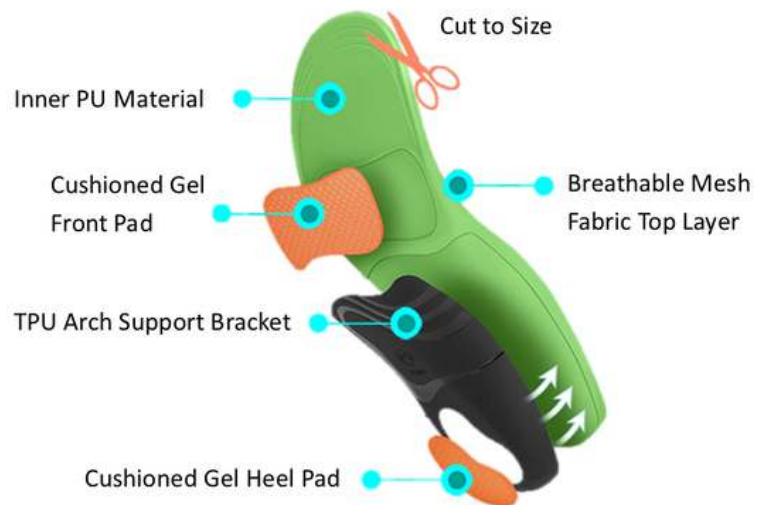

## PRECISO 6 COMFORT Gel Orthotic Insole

These light, comfortable and breathable gel orthotic insoles are designed to treat and offer relief from a wide range of common foot pain problems. The metatarsal pad-supports the metatarsal arch and helps redistribute weight from the ball of the foot.

### LAYER STRUCTURE:

### ORDER CODE:PRECISO6

- TPU arch support reduces overpronation
- Support a high arch
- Redistributes foot pressures
- Improves posture and stability
- Reduces metatarsal pressure
- Reduce strain on Achilles' tendon
- Gel anti-shock heel pad- cushions and reduces shock of impact on foot and ankle
- Durable fabric top cover
- Provides soft cushioning
- Sweat-absorbing layer keeps feet dry

### KEY FEATURES:

Wipe Clean with a Damp Cloth

Arch Support

Heel Support

Shock Absorption

Sweat-Absorption & Deodorisation